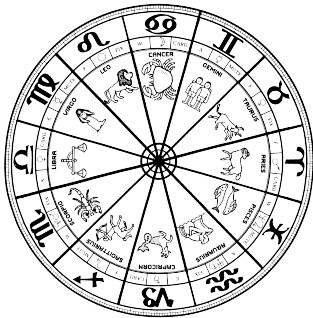

# YOUR LIFETIME PARTNER COMPATIBILITY CHART

## KEY

- 1 - 2: Avoid this match
- 3 - 4: A lot of work
- 5 - 6: A few bumps
- 7 - 8: Almost perfect
- 9 - 10: Soul Mates

Choose your Two Sun Signs, one from the top row and one from the left side then check the number where they meet in the KEY list	A R I E S	T A U R U S	G E M I N I	C A N C E R	L E O	V I R G O	L I B R A	S C O R P I O	S A G I T T A R I U	C A P R I C O R N	A Q U A R I U S	P I S C E S
<b>ARIES</b>	4	2	8	5	9	1	3	4	2	7	10	4
<b>TAURUS</b>	2	5	4	10	3	9	5	8	4	7	1	10
<b>GEMINI</b>	8	4	3	4	9	5	10	4	5	3	10	3
<b>CANCER</b>	5	10	4	3	9	8	1	8	3	5	5	10
<b>LEO</b>	9	3	9	9	10	2	6	6	8	2	4	4
<b>VIRGO</b>	1	9	5	8	2	8	5	10	1	9	6	2
<b>LIBRA</b>	3	5	10	1	6	5	9	4	2	5	10	3
<b>SCORPIO</b>	4	8	4	8	6	10	4	2	5	9	2	8
<b>SAGITTARIUS</b>	2	4	5	3	8	1	2	5	7	3	6	4
<b>CAPRICORN</b>	7	7	3	5	2	9	5	9	3	4	3	8
<b>AQUARIUS</b>	10	1	10	5	4	6	10	2	6	3	10	4
<b>PISCES</b>	4	10	3	10	4	2	3	8	4	8	4	2